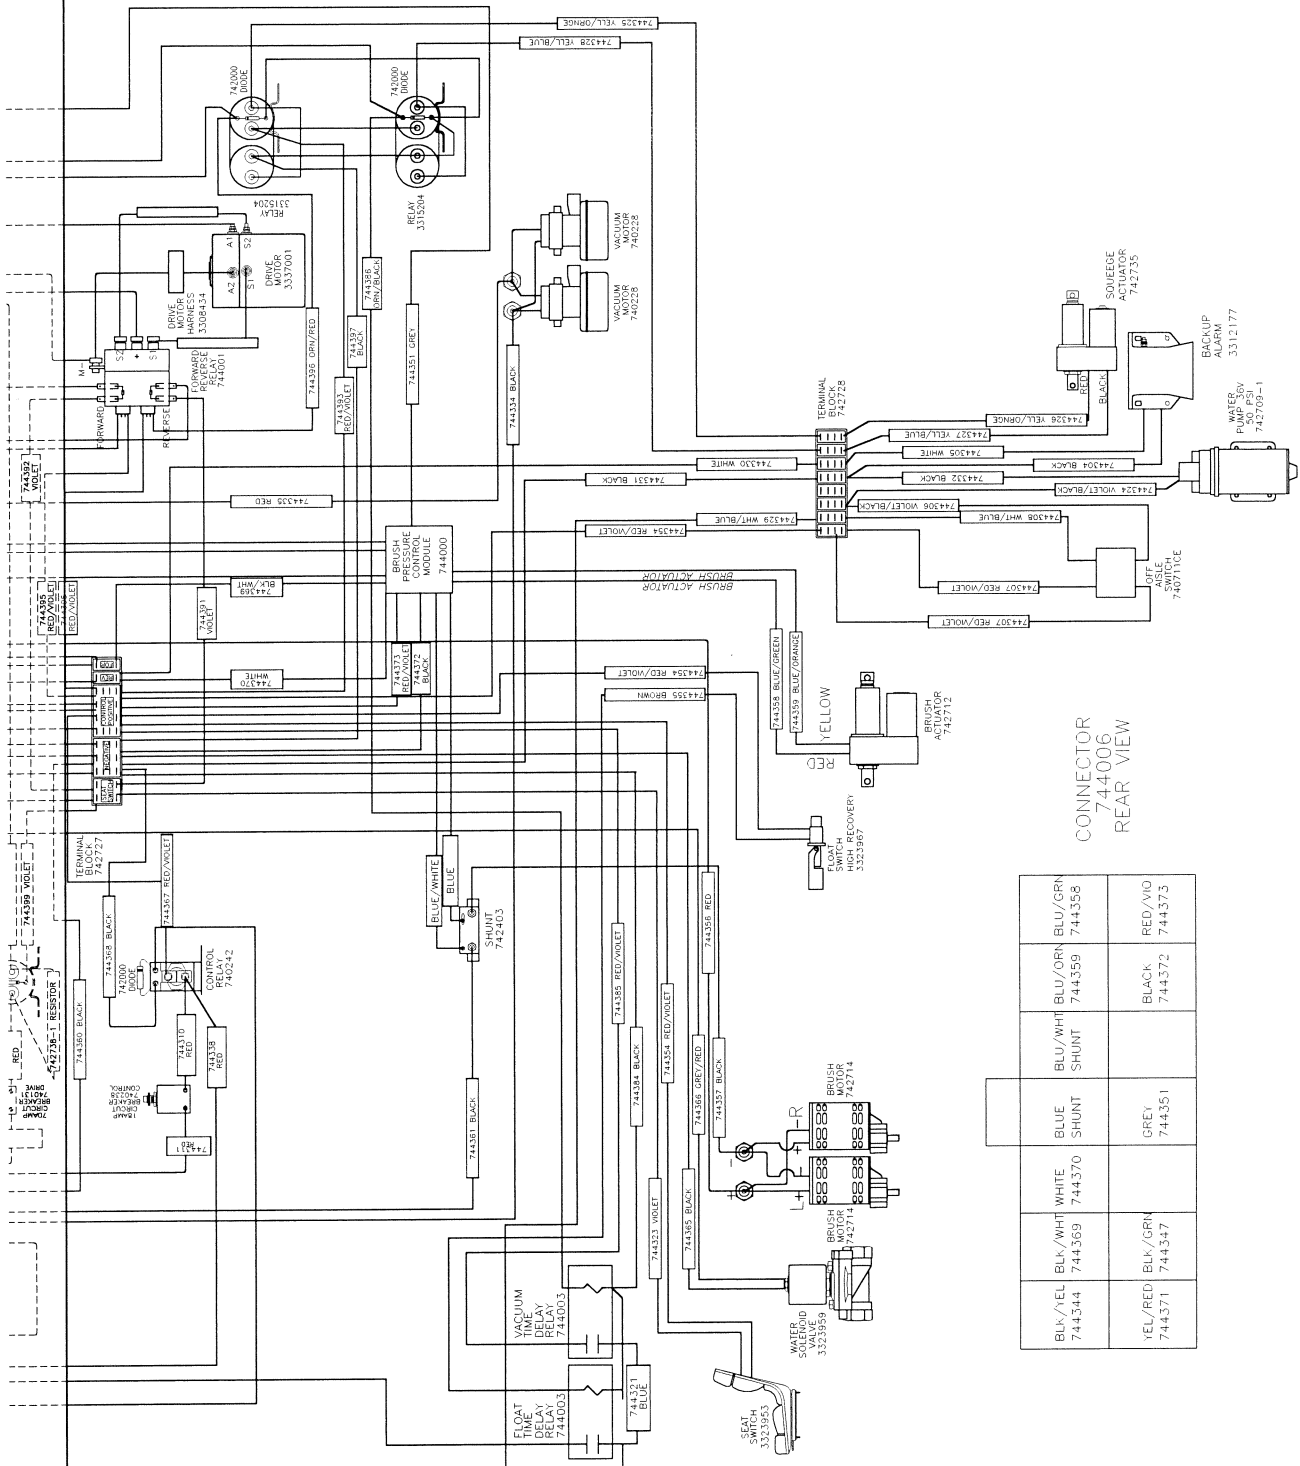

Match Line
Page 28

CONNECTOR
744006
REAR VIEW

BLK/YEL	744344	BLK/WHT	744369	WHITE	744370	BLUE	SHUNT	744358	BLU/GRN	744358	BLU/GRN	744358
YEL/RED	744371	BLK/GRN	744347	GREY	744351	SHUNT	744359	BLU/GRN	744358	SHUNT	744358	BLU/GRN
RED/WHT	744372	BLACK	744372	BLACK	744372	SHUNT	744359	BLU/GRN	744358	SHUNT	744358	BLU/GRN
RED/WHT	744373	BLACK	744373	BLACK	744373	SHUNT	744359	BLU/GRN	744358	SHUNT	744358	BLU/GRN

Match Line
Page 28