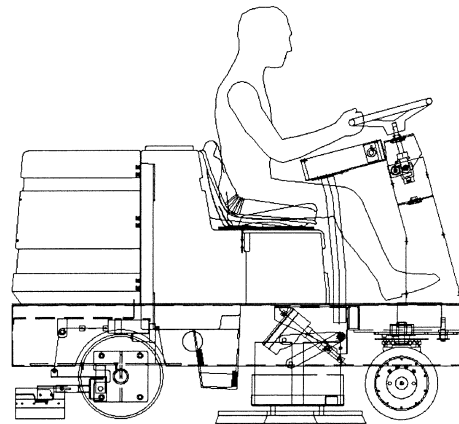

Minuteman[®]

Parts Section

3200 Rider Scrubber

Minuteman International, Inc.
111 South Rohlwing Road
Addison, IL 60101 USA
(630) 627-6900 / FAX (630) 627-1130

020PV001

REF #	PART #	DESCRIPTION	QTY
1	3337100	WELD-MAIN FRAME 3200	1
2	3337131	WELD-BATTERY TRAY 3200	1
3	3400035	SCR-HEX,5/16-18X1.00 ZP	
4	383229	BRAKE CABLE	1
5	3308386	PLT-VAC MOTOR COVER	1
6	81-44-A	NYLON PULLEY	1
7	3400059	SCR-THM 1/4-20 X .75 SS	3
8	3337124	PLT-REAR FRAME DOOR 3200 RIDER	1
9	710197	SCR-MC 5/16-18 X .75 PHI RIDER	4
10	3311817	NUT-WING NYLON 1/4-20	3
11	-	line not used	-
12	383194	TAPERED BEARING CONE	4
13	383195	TAPERED BEARING CUP	4
14	383111	REAR WHEEL	2
15	383195	TAPERED BEARING CUP	4
16	383194	TAPERED BEARING CONE	4
17	711514	WSR-FLAT 1.06 X 2 X .15	2
18	711450	NUT, SLOTTED 1-14 UNS-2A	2
19	383241	GREASE CAP WHEEL	2
20	380-632-20	COTTER PIN	2
21	383230	BRAKE PEDAL CABLE	1
22	760592	KNOB OVAL TAPERED	1
23	383067	EMERGENCY BRAKE WELD'T	1
24	762294MCH	PEDAL	1
25	383064	BRAKE PEDAL	1
26	711668	CLEVIS PIN 3/8X1"11-141	1
27	383230	BRAKE PEDAL CABLE	1
28	711808	COTTER PIN-HAIR #13	1
29	320215	BATTERY LINER 320	1
30	320272	NOZZLE BODY LOCKNUT	1
31	320271	FITTING PP 90 3/8MPT 3/8HOSE	1
32	450076	CRIMP CLAMP SS 185R	1
33	260224	DRAIN HOSE 1/2X18 SILICNHOSE	1
34	320273	HOSE SHUT-OFF CLAMP	1
35	3308200	MOTOR-FAN VACUUM 36 V	1