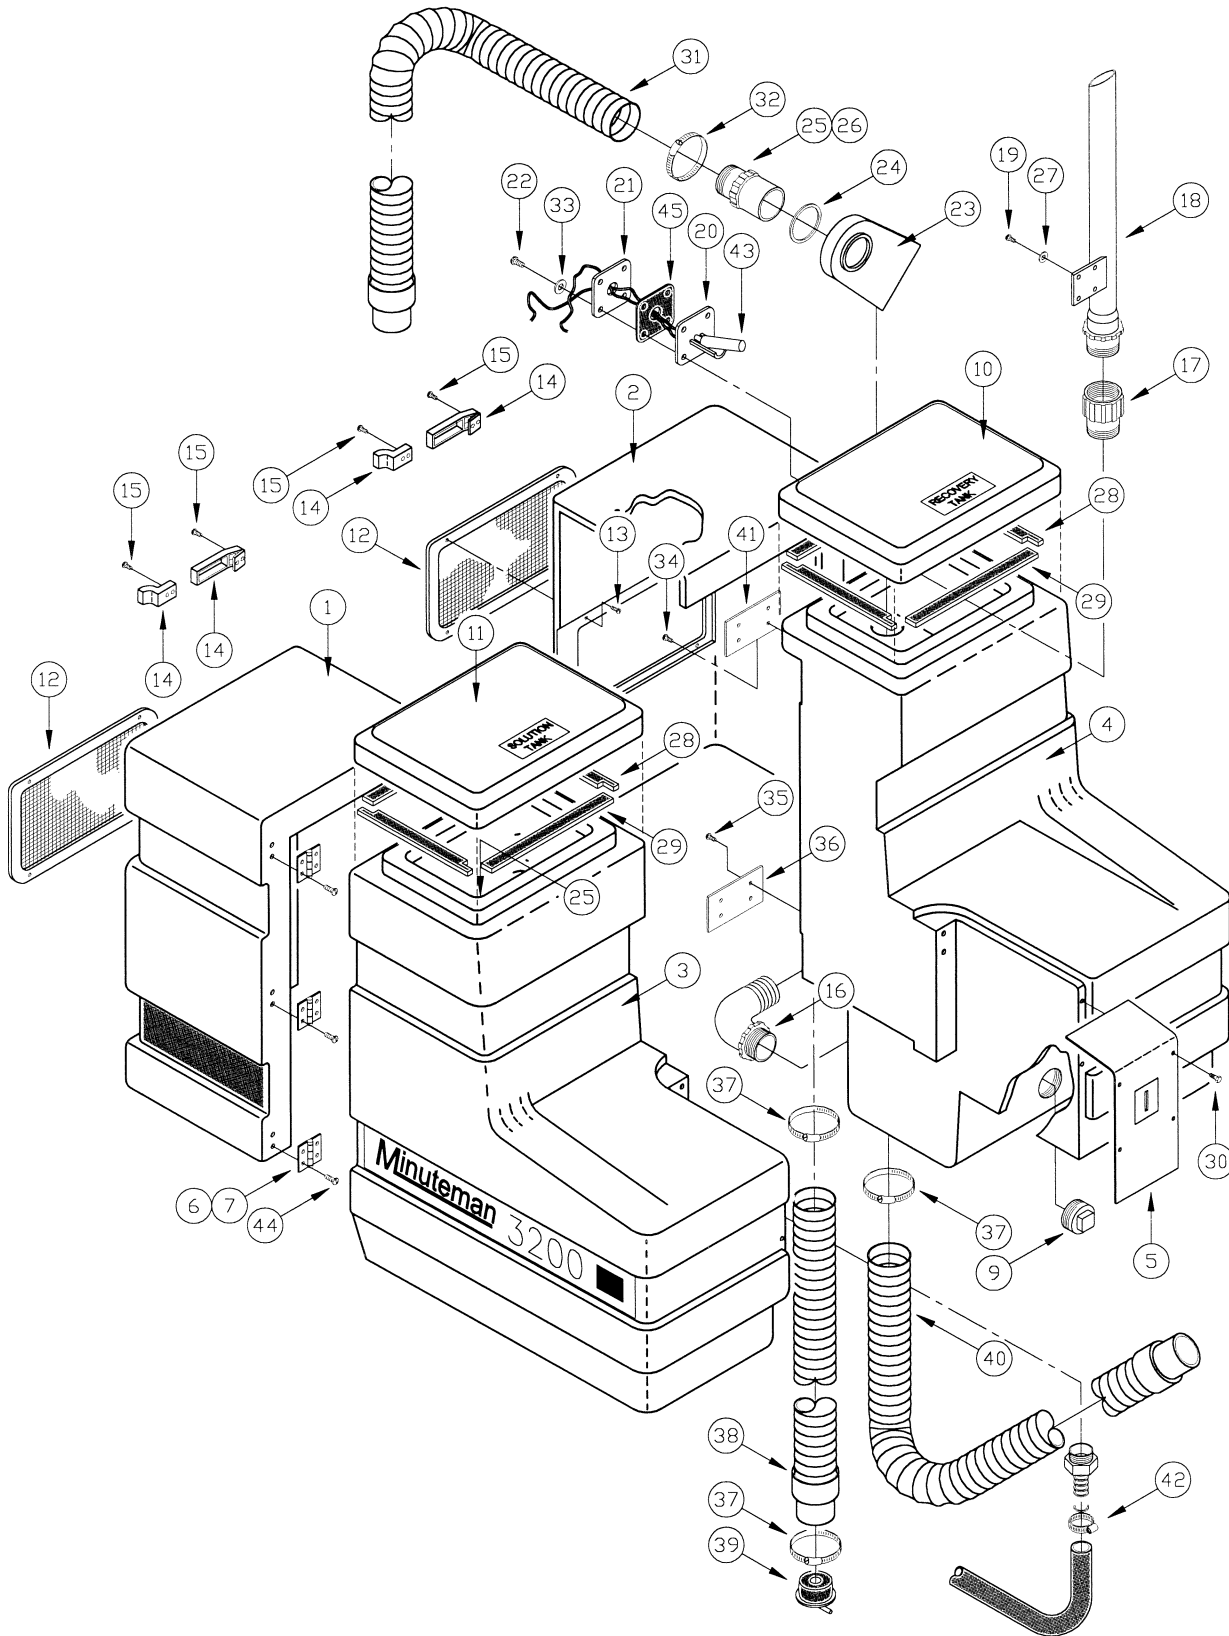

REF #	PART #	DESCRIPTION	QTY
1	340003B	BTRY CVR 340 BURGUNDY	1
2	340004B	BTRY CVR 340 BURGUNDY	1
3	3337022	ASSY-SOLUTION TANK 3200	1
4	3337023	ASSY-RECOVERY TANK 3200	1
5	3337055	PLATE-SOLUTION CONT PANEL	1
6	340060	COVER HINGE 34 RIGHT	3
7	340044	COVER HINGE 34 LEFT	3
8	710177	SCR-MC 1/4-20X.37 ST PL	24
9	3337011	PLUG-2.00" NPT SQ PVC	1
10	340006B	CVR REC 340 BURGUNDY	1
11	340005B	CVR SOL 340 BURGUNDY	1
12	340061	REAR VENT SCREEN 16 GA	2
13	712540	SCR-MC 10-24X.37 SS TH	8
14	340664	SOFT LATCH W/KEEPER	2
15	711160	SCR HI/LO #10 X 5/8 PL	8
16	383318	FITTING PP 90 2"MPT 2"BARB	1
17	833160	ADPT ABS 1.5FPTX 1.5SLIP	1
18	3332438	VACUUM RISER TUBE	1
19	711203	BLT-HH 1/4-20X.62	18
20	3337052	PLATE-SOLUTION FLOAT SWITCH	1
21	3337016	GASKET-SOL FLOAT SWITCH 3200	1
22	3400816	SCR-SOC HD 10-24 X 1/2 SS	4
23	830448	DEFLECTOR	1
24	831664	WSR SS 2.12IDX2.75ODX.03	1
25	3337053	PLATE-TANK MATCH REAR TOP	1
26	742708	FLOAT SWITCH	1
27	711544	WSR-HELICAL 1/4	18
28	340057	LID GASKET SHORT	2
29	340058	LID GASKET LONG	2
30	712540	SCR-MC 10-24X.37 SS TH	4
31	3323888	ASSY-DRAIN HOSE SUB TC/1	1
32	3044112	CLAMP-HOSE 2.50 MAX WORM	2
33	3400095	WASHER-FLAT #10 ZP	4
34	710178	SCR-MC 1/4-20X.50 STPL	8
35	710178	SCR-MC 1/4-20X.50 STPL	8

122PV001