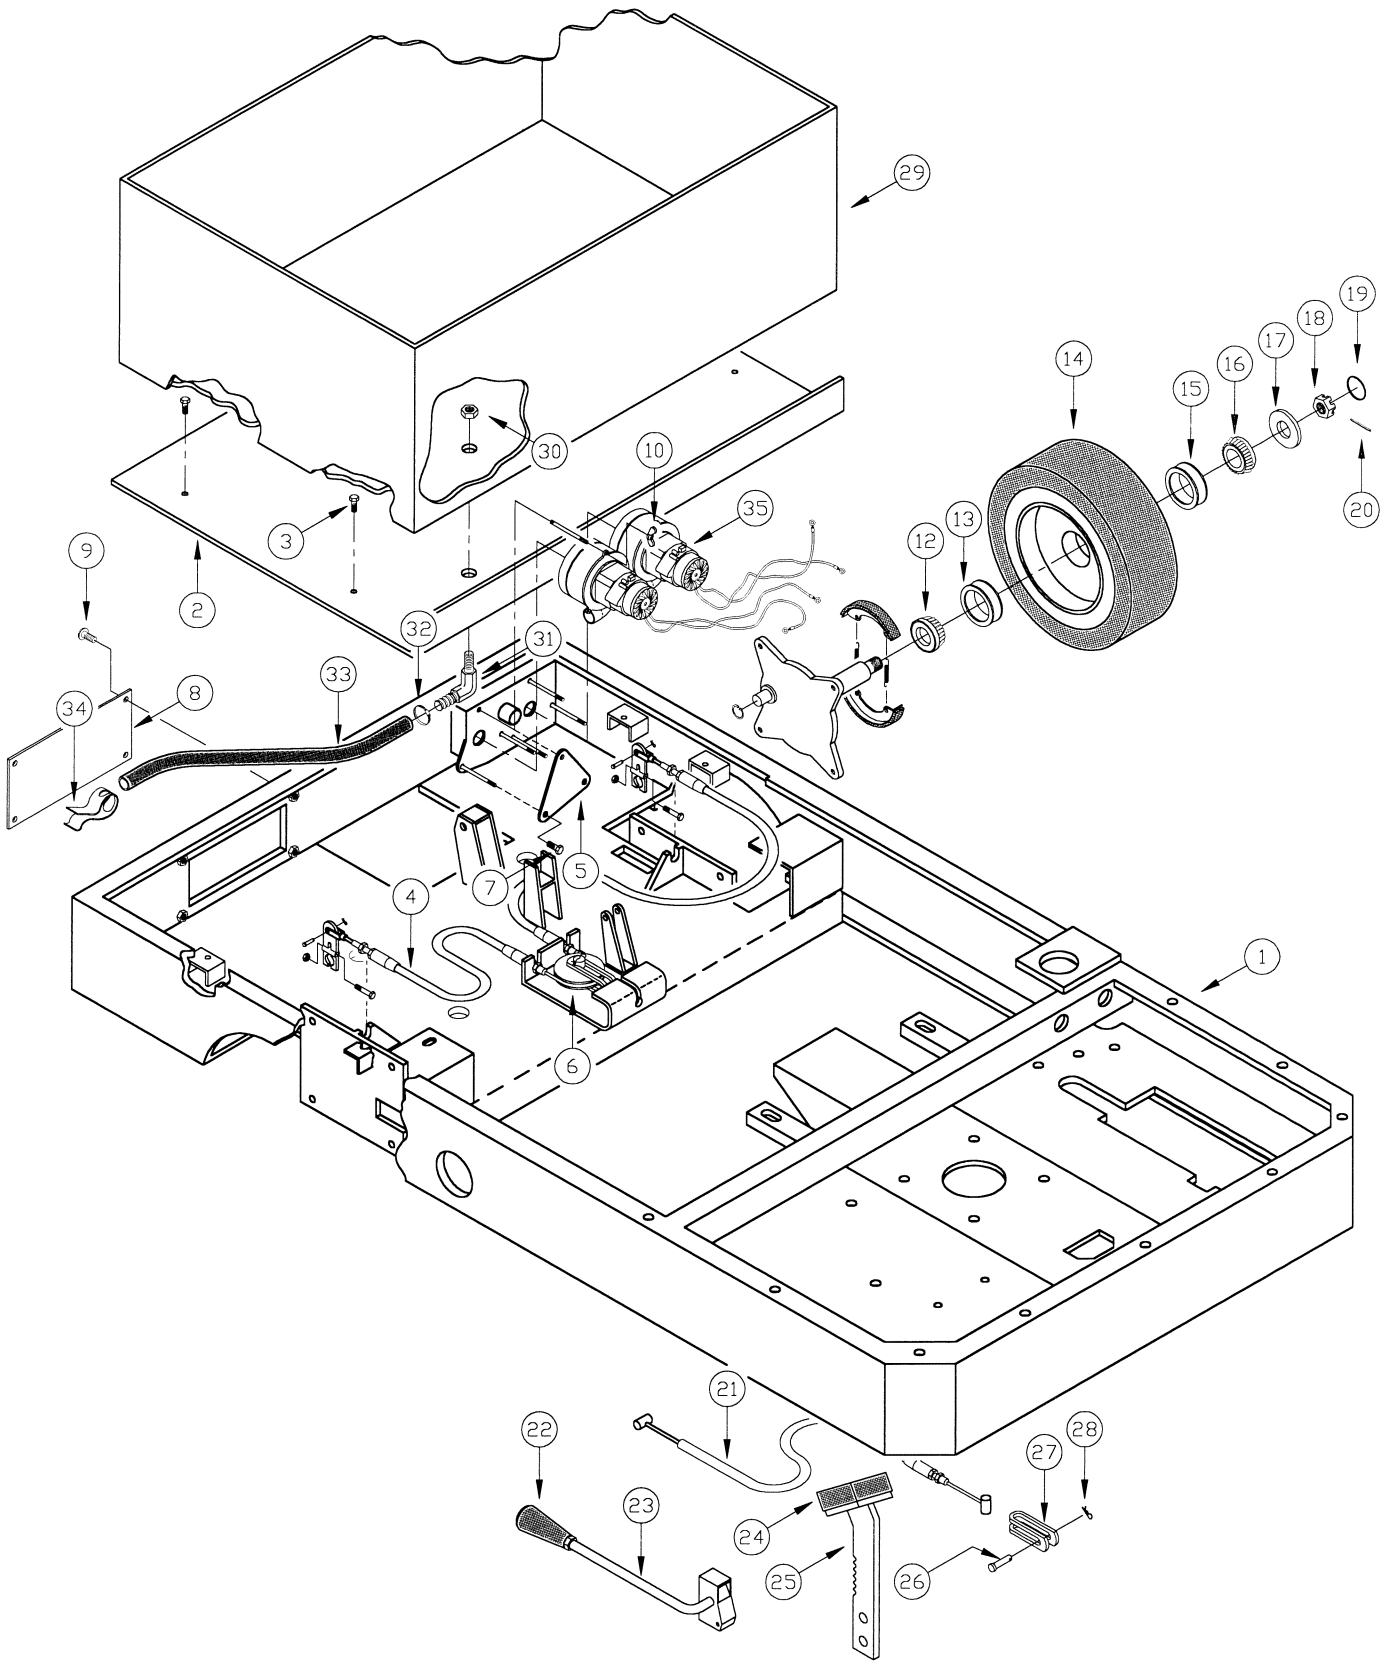

Minuteman[®]

Parts Section

3200 Rider Scrubber

Minuteman International, Inc.
111 South Rohlwing Road
Addison, IL 60101 USA
(630) 627-6900 / FAX (630) 627-1130

020PV001

REF #	PART #	DESCRIPTION	QTY
1	3337100	WELD-MAIN FRAME 3200	1
2	3337131	WELD-BATTERY TRAY 3200	1
3	3400035	SCR-HEX,5/16-18X1.00 ZP	
4	383229	BRAKE CABLE	1
5	3308386	PLT-VAC MOTOR COVER	1
6	81-44-A	NYLON PULLEY	1
7	3400059	SCR-THM 1/4-20 X .75 SS	3
8	3337124	PLT-REAR FRAME DOOR 3200 RIDER	1
9	710197	SCR-MC 5/16-18 X .75 PHI RIDER	4
10	3311817	NUT-WING NYLON 1/4-20	3
11	-	line not used	-
12	383194	TAPERED BEARING CONE	4
13	383195	TAPERED BEARING CUP	4
14	383111	REAR WHEEL	2
15	383195	TAPERED BEARING CUP	4
16	383194	TAPERED BEARING CONE	4
17	711514	WSR-FLAT 1.06 X 2 X .15	2
18	711450	NUT, SLOTTED 1-14 UNS-2A	2
19	383241	GREASE CAP WHEEL	2
20	380-632-20	COTTER PIN	2
21	383230	BRAKE PEDAL CABLE	1
22	760592	KNOB OVAL TAPERED	1
23	383067	EMERGENCY BRAKE WELD'T	1
24	762294MCH	PEDAL	1
25	383064	BRAKE PEDAL	1
26	711668	CLEVIS PIN 3/8X1"11-141	1
27	383230	BRAKE PEDAL CABLE	1
28	711808	COTTER PIN-HAIR #13	1
29	320215	BATTERY LINER 320	1
30	320272	NOZZLE BODY LOCKNUT	1
31	320271	FITTING PP 90 3/8MPT 3/8HOSE	1
32	450076	CRIMP CLAMP SS 185R	1
33	260224	DRAIN HOSE 1/2X18 SILICNHOSE	1
34	320273	HOSE SHUT-OFF CLAMP	1
35	3308200	MOTOR-FAN VACUUM 36 V	1