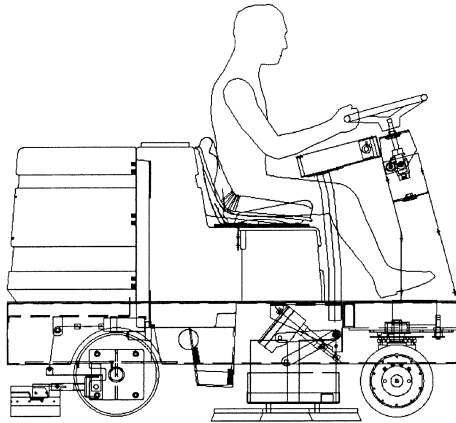

Minuteman[®]

Parts Section

3200 Rider Scrubber

Minuteman International, Inc.
111 South Rohlwing Road
Addison, IL 60101 USA
(630) 627-6900 / FAX (630) 627-1130

020PV001

REF #	PART #	DESCRIPTION	QTY
1	3337100	WELD-MAIN FRAME 3200	1
2	3337131	WELD-BATTERY TRAY 3200	1
3	3400035	SCR-HEX,5/16-18X1.00 ZP	
4	383229	BRAKE CABLE	1
5	3308386	PLT-VAC MOTOR COVER	1
6	81-44-A	NYLON PULLEY	1
7	3400059	SCR-THM 1/4-20 X .75 SS	3
8	3337124	PLT-REAR FRAME DOOR 3200 RIDER	1
9	710197	SCR-MC 5/16-18 X .75 PHI RIDER	4
10	3311817	NUT-WING NYLON 1/4-20	3
11	-	line not used	-
12	383194	TAPERED BEARING CONE	4
13	383195	TAPERED BEARING CUP	4
14	383111	REAR WHEEL	2
15	383195	TAPERED BEARING CUP	4
16	383194	TAPERED BEARING CONE	4
17	711514	WSR-FLAT 1.06 X 2 X .15	2
18	711450	NUT, SLOTTED 1-14 UNS-2A	2
19	383241	GREASE CAP WHEEL	2
20	380-632-20	COTTER PIN	2
21	383230	BRAKE PEDAL CABLE	1
22	760592	KNOB OVAL TAPERED	1
23	383067	EMERGENCY BRAKE WELD'T	1
24	762294MCH	PEDAL	1
25	383064	BRAKE PEDAL	1
26	711668	CLEVIS PIN 3/8X1"11-141	1
27	383230	BRAKE PEDAL CABLE	1
28	711808	COTTER PIN-HAIR #13	1
29	320215	BATTERY LINER 320	1
30	320272	NOZZLE BODY LOCKNUT	1
31	320271	FITTING PP 90 3/8MPT 3/8HOSE	1
32	450076	CRIMP CLAMP SS 185R	1
33	260224	DRAIN HOSE 1/2X18 SILICNHOSE	1
34	320273	HOSE SHUT-OFF CLAMP	1
35	3308200	MOTOR-FAN VACUUM 36 V	1