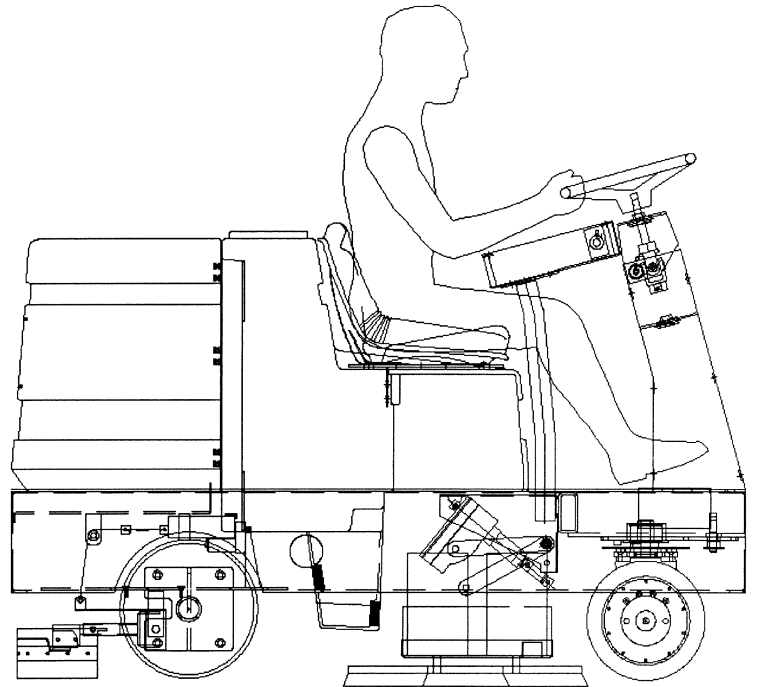

Minuteman[®]

Parts Section

3200 Rider Scrubber

Minuteman International, Inc.
111 South Rohlwing Road
Addison, IL 60101 USA
(630) 627-6900 / FAX (630) 627-1130

020PV001

REF #	PART #	DESCRIPTION	QTY
1	3337100	WELD-MAIN FRAME 3200	1
2	3337131	WELD-BATTERY TRAY 3200	1
3	3400035	SCR-HEX,5/16-18X1.00 ZP	
4	383229	BRAKE CABLE	1
5	3308386	PLT-VAC MOTOR COVER	1
6	81-44-A	NYLON PULLEY	1
7	3400059	SCR-THM 1/4-20 X .75 SS	3
8	3337124	PLT-REAR FRAME DOOR 3200 RIDER	1
9	710197	SCR-MC 5/16-18 X .75 PHI RIDER	4
10	3311817	NUT-WING NYLON 1/4-20	3
11	-	line not used	-
12	383194	TAPERED BEARING CONE	4
13	383195	TAPERED BEARING CUP	4
14	383111	REAR WHEEL	2
15	383195	TAPERED BEARING CUP	4
16	383194	TAPERED BEARING CONE	4
17	711514	WSR-FLAT 1.06 X 2 X .15	2
18	711450	NUT, SLOTTED 1-14 UNS-2A	2
19	383241	GREASE CAP WHEEL	2
20	380-632-20	COTTER PIN	2
21	383230	BRAKE PEDAL CABLE	1
22	760592	KNOB OVAL TAPERED	1
23	383067	EMERGENCY BRAKE WELD'T	1
24	762294MCH	PEDAL	1
25	383064	BRAKE PEDAL	1
26	711668	CLEVIS PIN 3/8X1"11-141	1
27	383230	BRAKE PEDAL CABLE	1
28	711808	COTTER PIN-HAIR #13	1
29	320215	BATTERY LINER 320	1
30	320272	NOZZLE BODY LOCKNUT	1
31	320271	FITTING PP 90 3/8MPT 3/8HOSE	1
32	450076	CRIMP CLAMP SS 185R	1
33	260224	DRAIN HOSE 1/2X18 SILICNHOSE	1
34	320273	HOSE SHUT-OFF CLAMP	1
35	3308200	MOTOR-FAN VACUUM 36 V	1