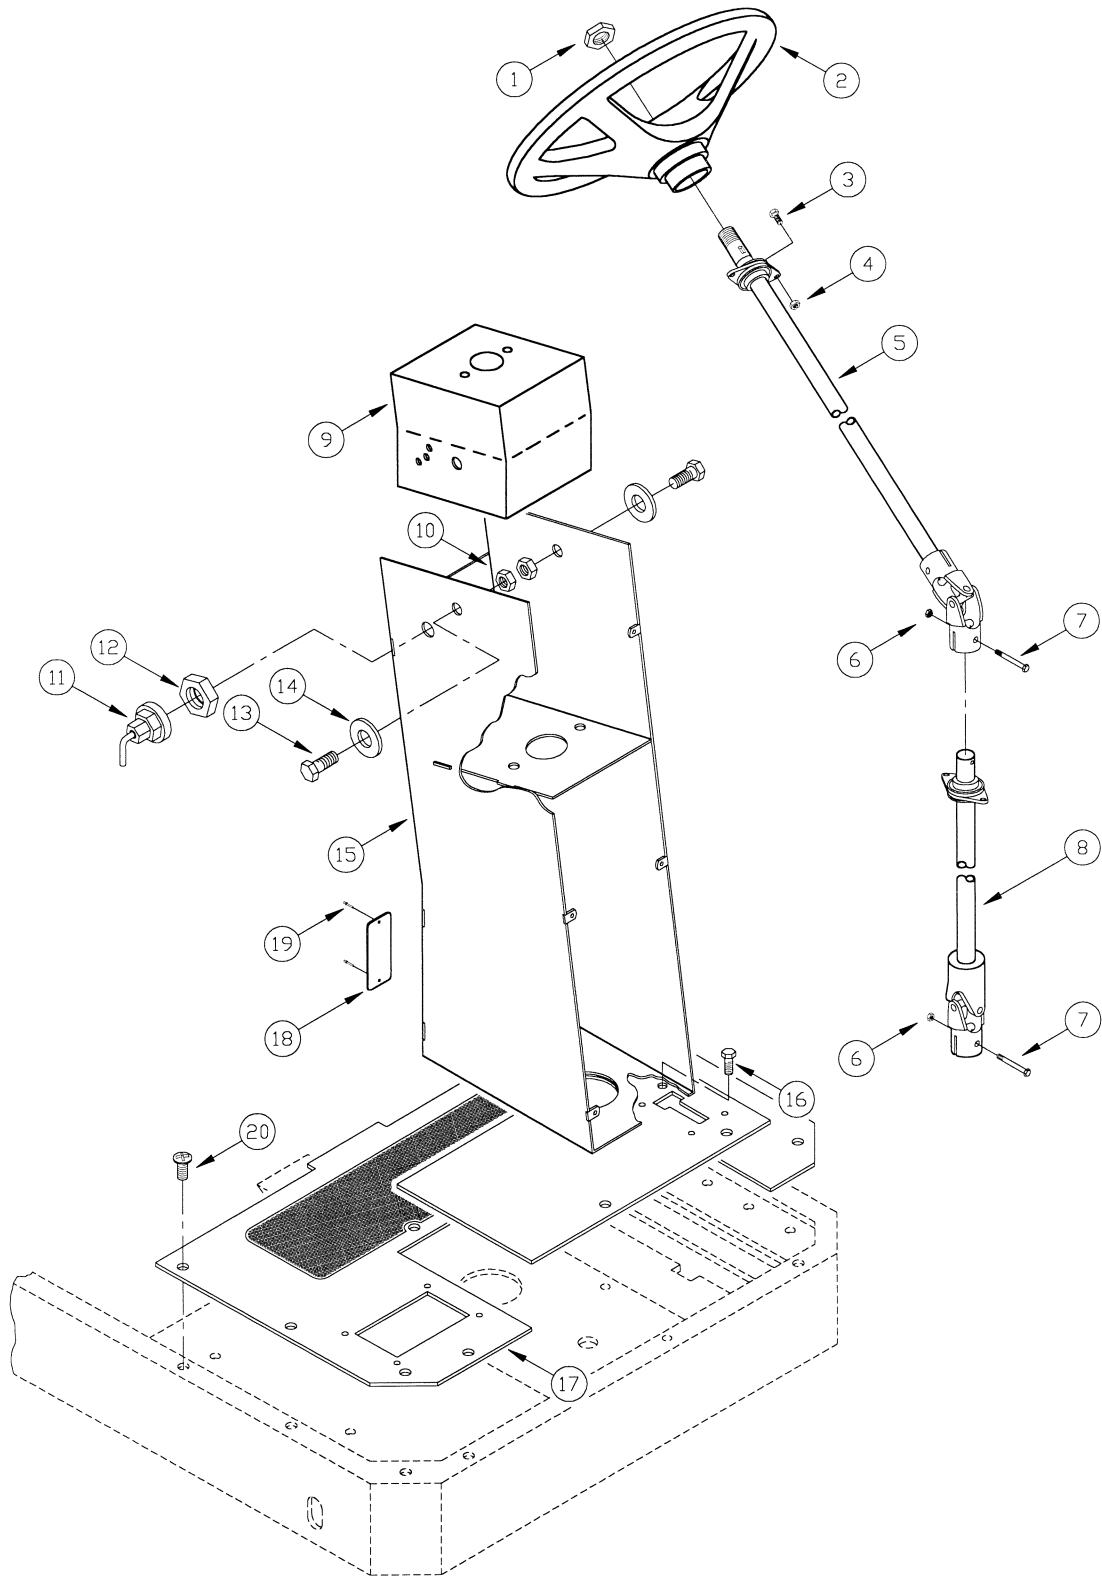

REF #	PART #	DESCRIPTION	QTY
1	3337001	MOTOR-DRIVE MR300 3200	1
2	3308333	WELD-MOTOR MOUNT TURRET PLTD	1
3	3308405	CHAIN-STEER #35	1
4	3337049	WELD-STEERING SPROCKET 3200	1
5	3400717	RING-RET .75 DIA SHAFT V/SW	1
6	3337084	WELD-BTM STR INPUT SHAFT	1
7	3337123	WELD-STRG TURRET MNT	1
8	3400444	SCR-FLT,3/8-16X1.00,SOC	4
9	3400087	WASHER-FLAT 3/8 STANDARD ZP	4
10	3400079	NUT-HEX 3/8-16 ES ZP	4
11	3311012	WASHER-HD SPACER SEC LIFT ARM	1
12	3303945	BEARING-FIBERGLIDE HYD.SQ.LIFT	1
13	3308338	BEARING-3.15 X 1.57 X .71	2
14	3308397	NUT-BEARING LOCK	1
15	3307237	RING-RET INT INNER WHEEL SW/A	2
16	3308518	PLT-WIRE RETAINER	1
17	3400315	SCR-HEX,#10-32X0.50 ZP	2
18	3300432	BUSHING-FL-52-4	1
19	3308399	SPROCKET-WD, .38P X 15T	1
20	3300432	BUSHING-FL-52-4	1
21	711524	WSR-WAVE .52X.87X.01	1
22	711578	WSR-FLAT 1/2 BR	2
23	711713	RETAINING RING-E EXT .50	1
24	3332260	WELDMNT-CHAIN IDLER 3200	1
		<i>END OF THIS SECTION</i>	

040PV002