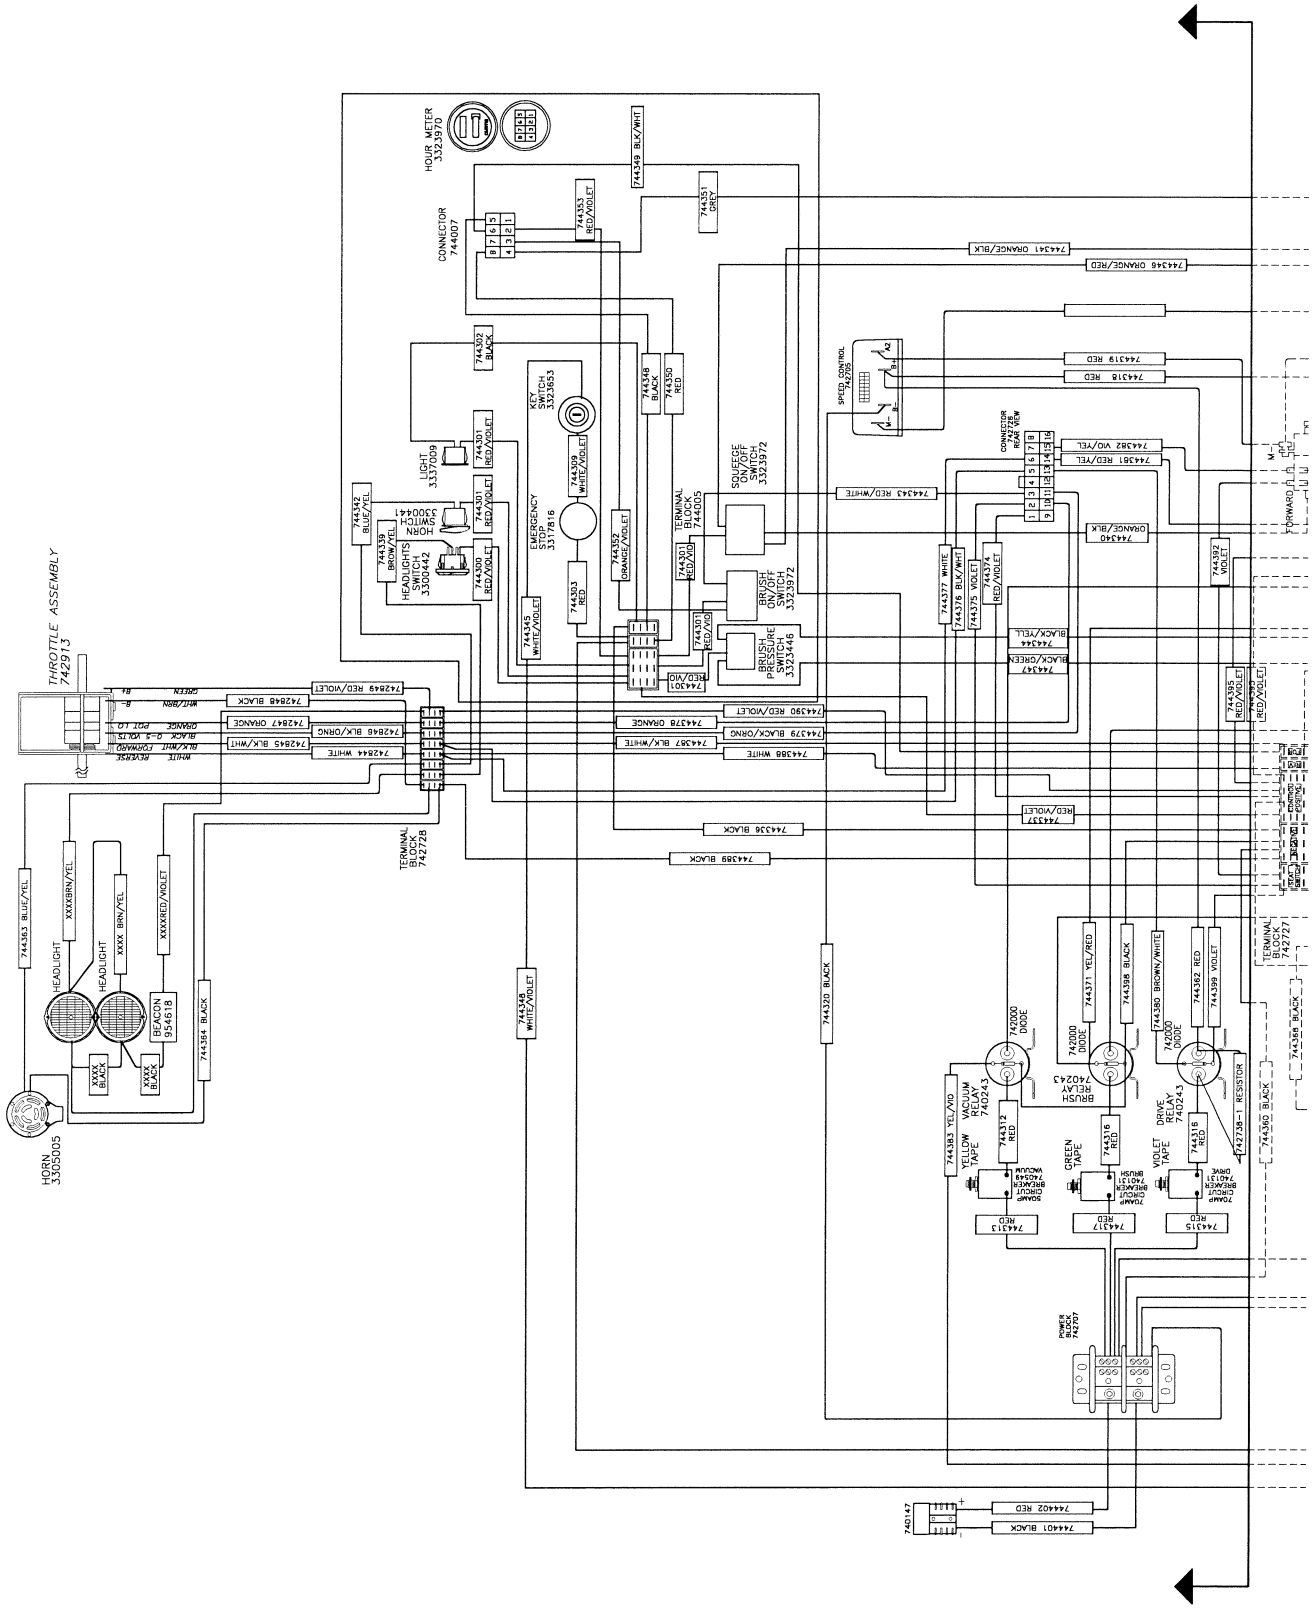

600PV001

REF #	PART #	DESCRIPTION	QTY
1	3402016	FTG-3/4 NPT X 1/2 HOSE BARB	1
2	383326	FITTING PP 90 1/2MPT 1/2BARB	6
3	383325	FITTING BRASS TEE 1/2FPT	3
4	3305281	FTG-NIPPLE CLOSE 1/2 MPT	3
5	3323501	STRAINER-IN-LINE SOLUTION TC/1	1
6	383337	FITTING PP 90 3/8MPT 1/2BARB	3
7	3323959	SOLENOID-36V SOLUTION TC/1	1
8	742709	PUMP, 36V 60PSI	1
9	809413MCH	SOL VALVE 170 /175	1
10	3402017	FTG-3/8 NPT X 3/8 BARB	1
11	3400261	FTG-HOSE BARB 1/4 MPT TO 3/8	1
12	711579	WSR-FLAT .56X1.00	2
13	740711CE	SWITCH DREEFS W/ SPLASHG	1
14	828368	BH2-61 MALE COUPLER	1
15	383228	NUT 3/8 N.P.T. NYLON	2
16	3307829	FTG-HOSE BARB 1/2 X 3/8 MPT	2
17	3402015	FTG-1/2 HOSE BARB TEE	1
18	3313199	VALVE-BALL 1/2 FPT BRASS	1
19	3331469	HOSE-1/2" NYLON SOL SYSTEM	1
20	383435	HOSE 1/2 X 6 NYLOBRAID	1
21	3337215	HOSE- 3200 RECYCLING POST PUMP	1
22	383355	HOSE 1/2X 11" NYLOBRAID	1
23	3331470	HOSE-1/2" NYLON SOL SYSTEM	1
24	3337215	HOSE- 3200 RECYCLING POST PUMP	1
25	3332152	SOLUTION HOSE LONG SCRUBHD	1
26	3332152	SOLUTION HOSE LONG SCRUBHD	1
27	383319	FITTING PP PLUG 1/2MPT	1
		<i>END OF THIS SECTION</i>	