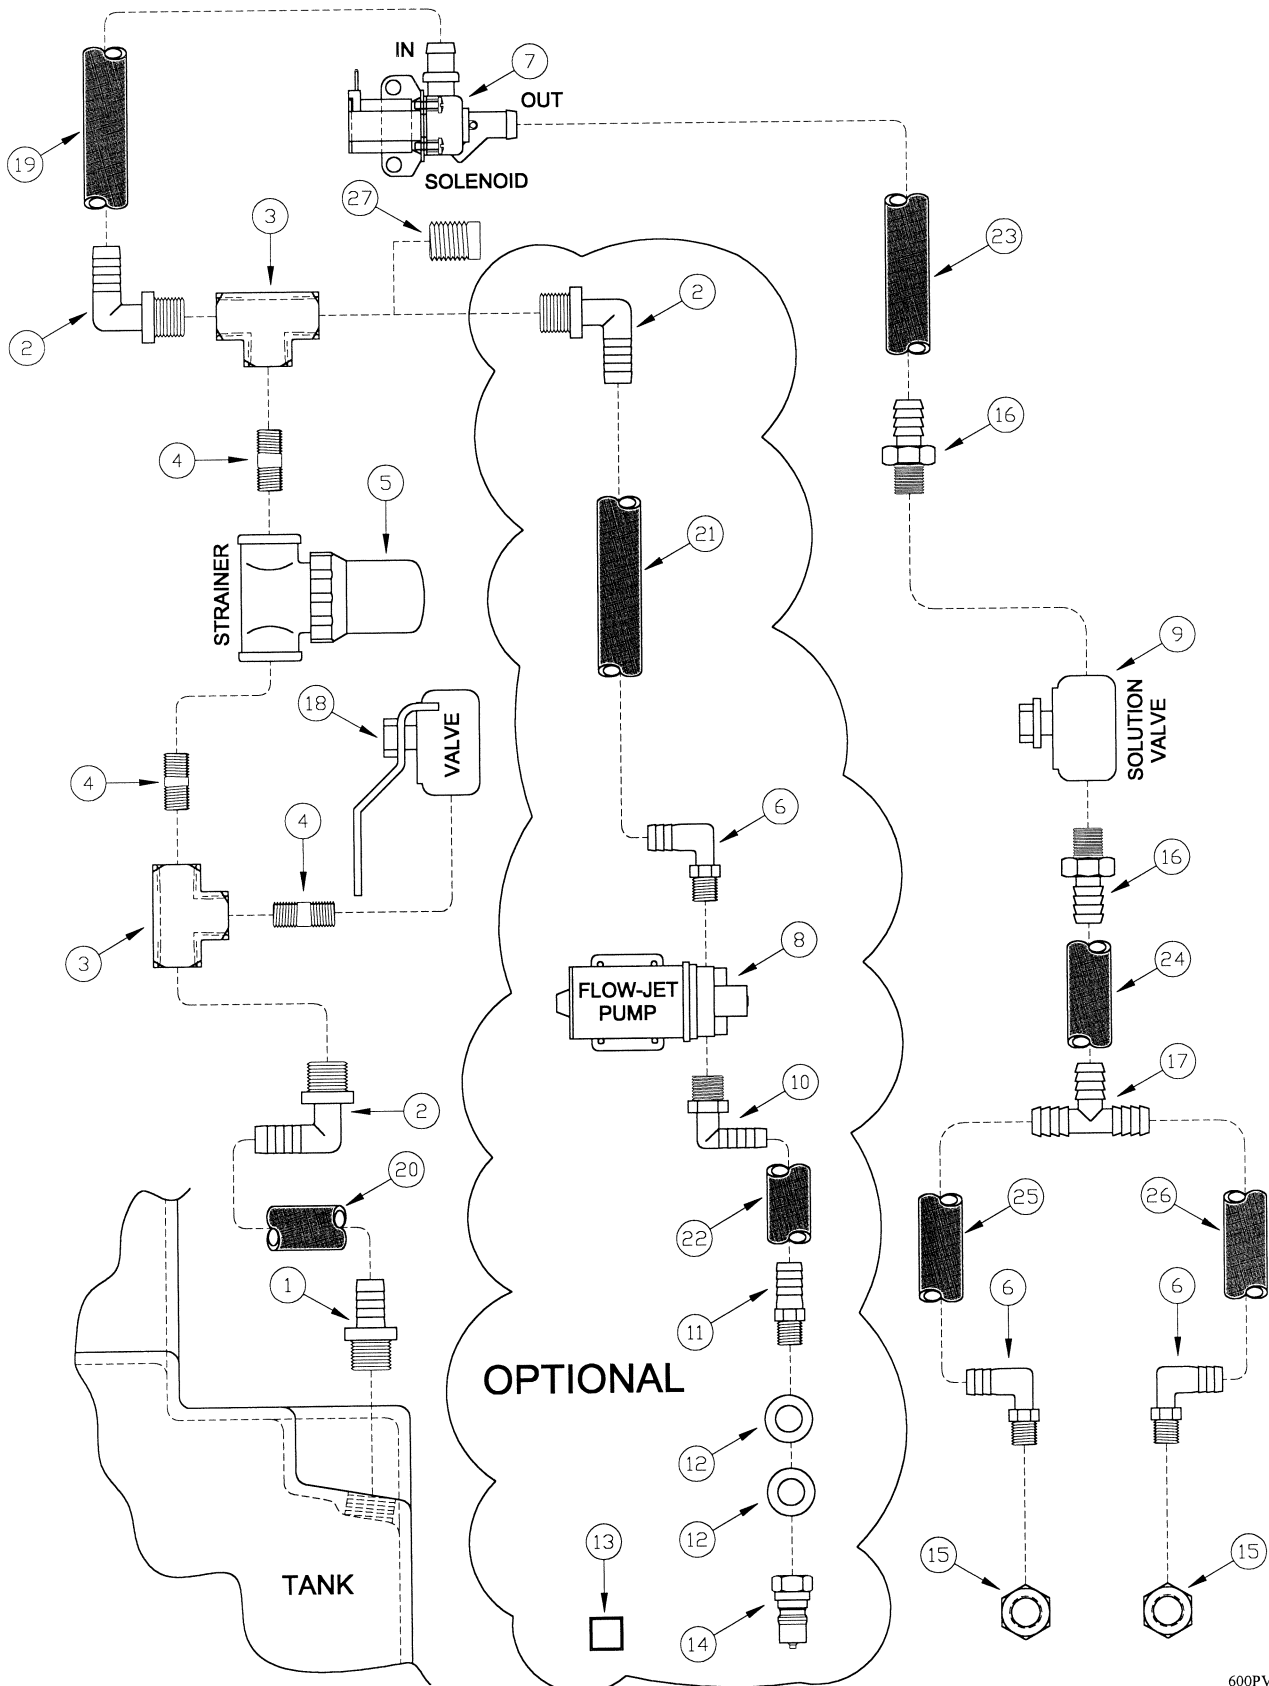

600PV001

REF #	PART #	DESCRIPTION	QTY
1	3402016	FTG-3/4 NPT X 1/2 HOSE BARB	1
2	383326	FITTING PP 90 1/2MPT 1/2BARB	6
3	383325	FITTING BRASS TEE 1/2FPT	3
4	3305281	FTG-NIPPLE CLOSE 1/2 MPT	3
5	3323501	STRAINER-IN-LINE SOLUTION TC/1	1
6	383337	FITTING PP 90 3/8MPT 1/2BARB	3
7	3323959	SOLENOID-36V SOLUTION TC/1	1
8	742709	PUMP, 36V 60PSI	1
9	809413MCH	SOL VALVE 170 /175	1
10	3402017	FTG-3/8 NPT X 3/8 BARB	1
11	3400261	FTG-HOSE BARB 1/4 MPT TO 3/8	1
12	711579	WSR-FLAT .56X1.00	2
13	740711CE	SWITCH DREEFS W/ SPLASHG	1
14	828368	BH2-61 MALE COUPLER	1
15	383228	NUT 3/8 N.P.T. NYLON	2
16	3307829	FTG-HOSE BARB 1/2 X 3/8 MPT	2
17	3402015	FTG-1/2 HOSE BARB TEE	1
18	3313199	VALVE-BALL 1/2 FPT BRASS	1
19	3331469	HOSE-1/2" NYLON SOL SYSTEM	1
20	383435	HOSE 1/2 X 6 NYLOBRAID	1
21	3337215	HOSE- 3200 RECYCLING POST PUMP	1
22	383355	HOSE 1/2X 11" NYLOBRAID	1
23	3331470	HOSE-1/2" NYLON SOL SYSTEM	1
24	3337215	HOSE- 3200 RECYCLING POST PUMP	1
25	3332152	SOLUTION HOSE LONG SCRUBHD	1
26	3332152	SOLUTION HOSE LONG SCRUBHD	1
27	383319	FITTING PP PLUG 1/2MPT	1
		<i>END OF THIS SECTION</i>