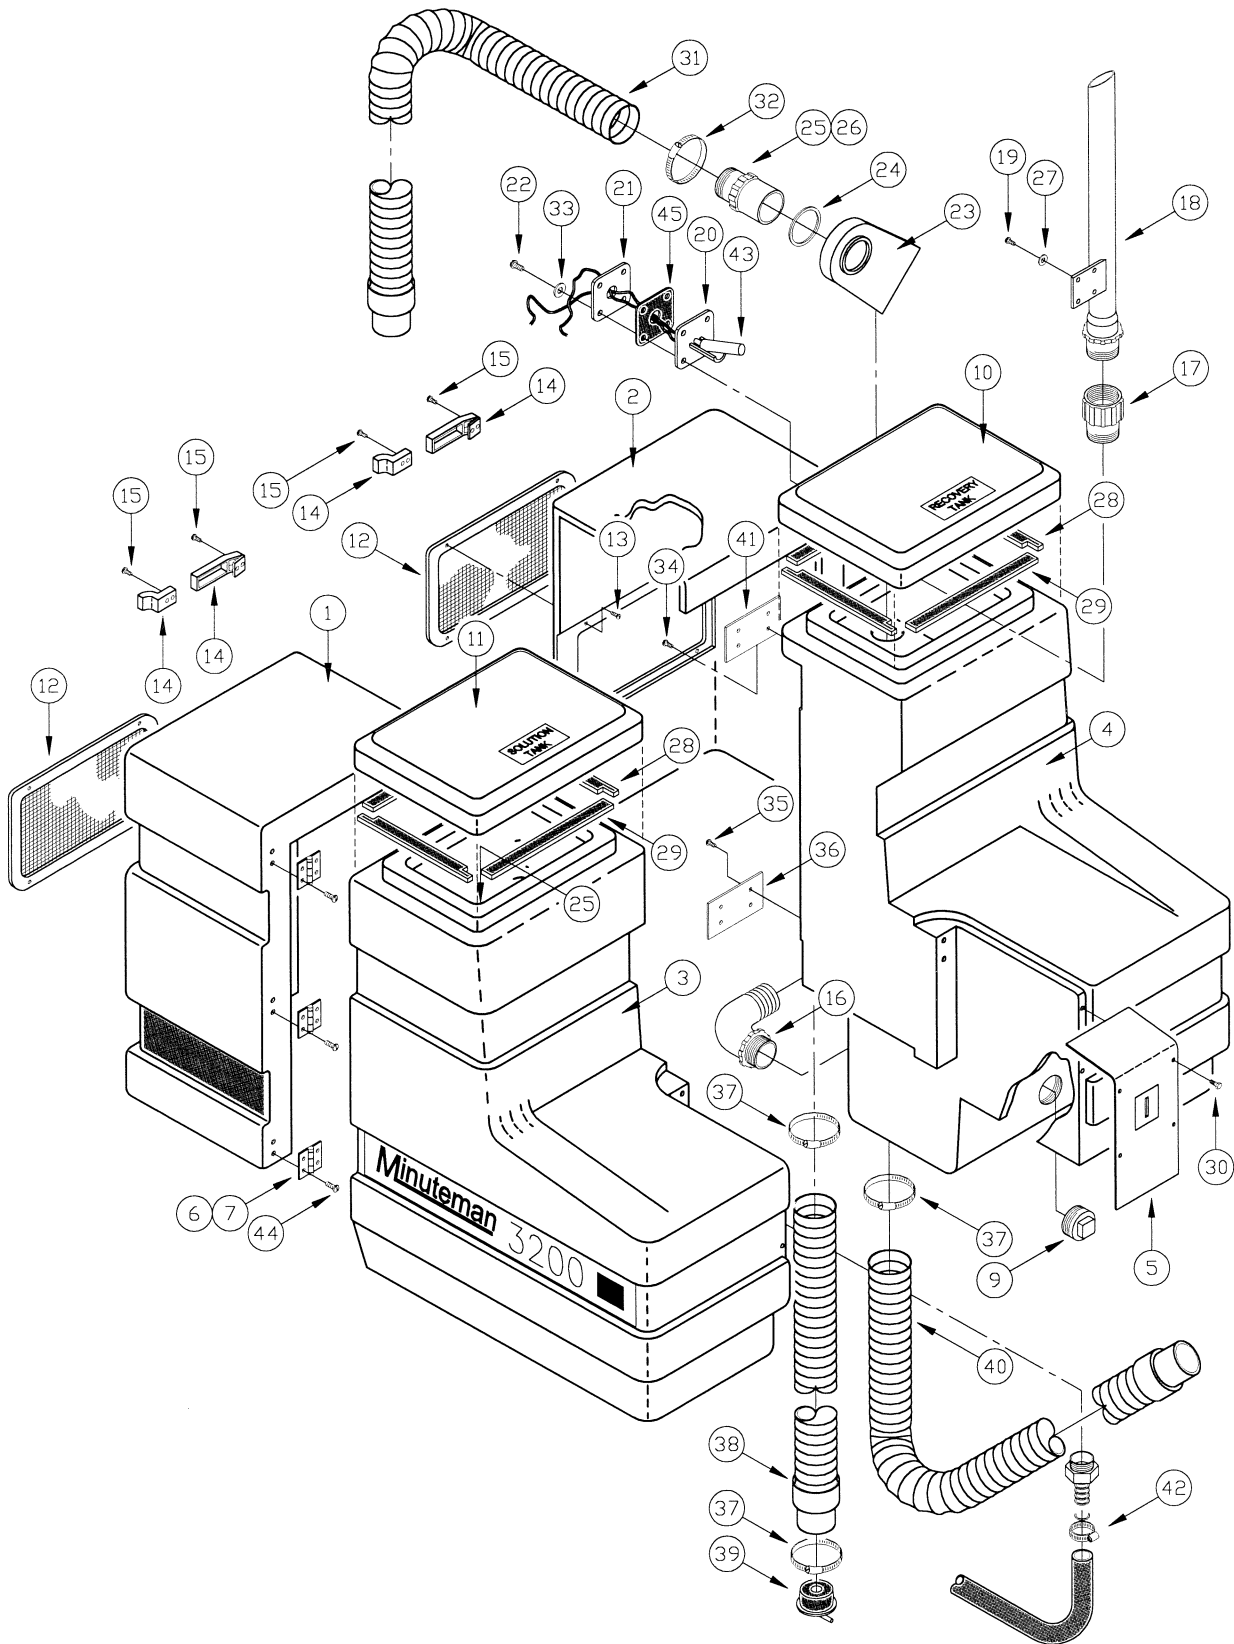

Minuteman[®]

Parts Section

3200 Rider Scrubber

Minuteman International, Inc.
111 South Rohlwing Road
Addison, IL 60101 USA
(630) 627-6900 / FAX (630) 627-1130

020PV001

REF #	PART #	DESCRIPTION	QTY
1	3337100	WELD-MAIN FRAME 3200	1
2	3337131	WELD-BATTERY TRAY 3200	1
3	3400035	SCR-HEX,5/16-18X1.00 ZP	
4	383229	BRAKE CABLE	1
5	3308386	PLT-VAC MOTOR COVER	1
6	81-44-A	NYLON PULLEY	1
7	3400059	SCR-THM 1/4-20 X .75 SS	3
8	3337124	PLT-REAR FRAME DOOR 3200 RIDER	1
9	710197	SCR-MC 5/16-18 X .75 PHI RIDER	4
10	3311817	NUT-WING NYLON 1/4-20	3
11	-	line not used	-
12	383194	TAPERED BEARING CONE	4
13	383195	TAPERED BEARING CUP	4
14	383111	REAR WHEEL	2
15	383195	TAPERED BEARING CUP	4
16	383194	TAPERED BEARING CONE	4
17	711514	WSR-FLAT 1.06 X 2 X .15	2
18	711450	NUT, SLOTTED 1-14 UNS-2A	2
19	383241	GREASE CAP WHEEL	2
20	380-632-20	COTTER PIN	2
21	383230	BRAKE PEDAL CABLE	1
22	760592	KNOB OVAL TAPERED	1
23	383067	EMERGENCY BRAKE WELD'T	1
24	762294MCH	PEDAL	1
25	383064	BRAKE PEDAL	1
26	711668	CLEVIS PIN 3/8X1"11-141	1
27	383230	BRAKE PEDAL CABLE	1
28	711808	COTTER PIN-HAIR #13	1
29	320215	BATTERY LINER 320	1
30	320272	NOZZLE BODY LOCKNUT	1
31	320271	FITTING PP 90 3/8MPT 3/8HOSE	1
32	450076	CRIMP CLAMP SS 185R	1
33	260224	DRAIN HOSE 1/2X18 SILICNHOSE	1
34	320273	HOSE SHUT-OFF CLAMP	1
35	3308200	MOTOR-FAN VACUUM 36 V	1