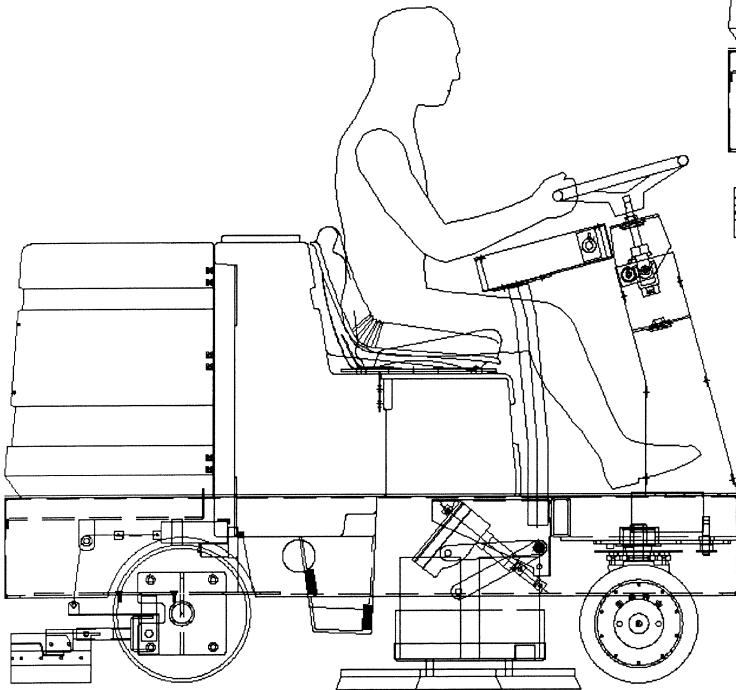

Minuteman[®]

Parts Section

3200 Rider Scrubber

Minuteman International, Inc.
111 South Rohlwing Road
Addison, IL 60101 USA
(630) 627-6900 / FAX (630) 627-1130

020PV001

REF #	PART #	DESCRIPTION	QTY
1	3337100	WELD-MAIN FRAME 3200	1
2	3337131	WELD-BATTERY TRAY 3200	1
3	3400035	SCR-HEX,5/16-18X1.00 ZP	
4	383229	BRAKE CABLE	1
5	3308386	PLT-VAC MOTOR COVER	1
6	81-44-A	NYLON PULLEY	1
7	3400059	SCR-THM 1/4-20 X .75 SS	3
8	3337124	PLT-REAR FRAME DOOR 3200 RIDER	1
9	710197	SCR-MC 5/16-18 X .75 PHI RIDER	4
10	3311817	NUT-WING NYLON 1/4-20	3
11	-	line not used	-
12	383194	TAPERED BEARING CONE	4
13	383195	TAPERED BEARING CUP	4
14	383111	REAR WHEEL	2
15	383195	TAPERED BEARING CUP	4
16	383194	TAPERED BEARING CONE	4
17	711514	WSR-FLAT 1.06 X 2 X .15	2
18	711450	NUT, SLOTTED 1-14 UNS-2A	2
19	383241	GREASE CAP WHEEL	2
20	380-632-20	COTTER PIN	2
21	383230	BRAKE PEDAL CABLE	1
22	760592	KNOB OVAL TAPERED	1
23	383067	EMERGENCY BRAKE WELD'T	1
24	762294MCH	PEDAL	1
25	383064	BRAKE PEDAL	1
26	711668	CLEVIS PIN 3/8X1"11-141	1
27	383230	BRAKE PEDAL CABLE	1
28	711808	COTTER PIN-HAIR #13	1
29	320215	BATTERY LINER 320	1
30	320272	NOZZLE BODY LOCKNUT	1
31	320271	FITTING PP 90 3/8MPT 3/8HOSE	1
32	450076	CRIMP CLAMP SS 185R	1
33	260224	DRAIN HOSE 1/2X18 SILICNHOSE	1
34	320273	HOSE SHUT-OFF CLAMP	1
35	3308200	MOTOR-FAN VACUUM 36 V	1